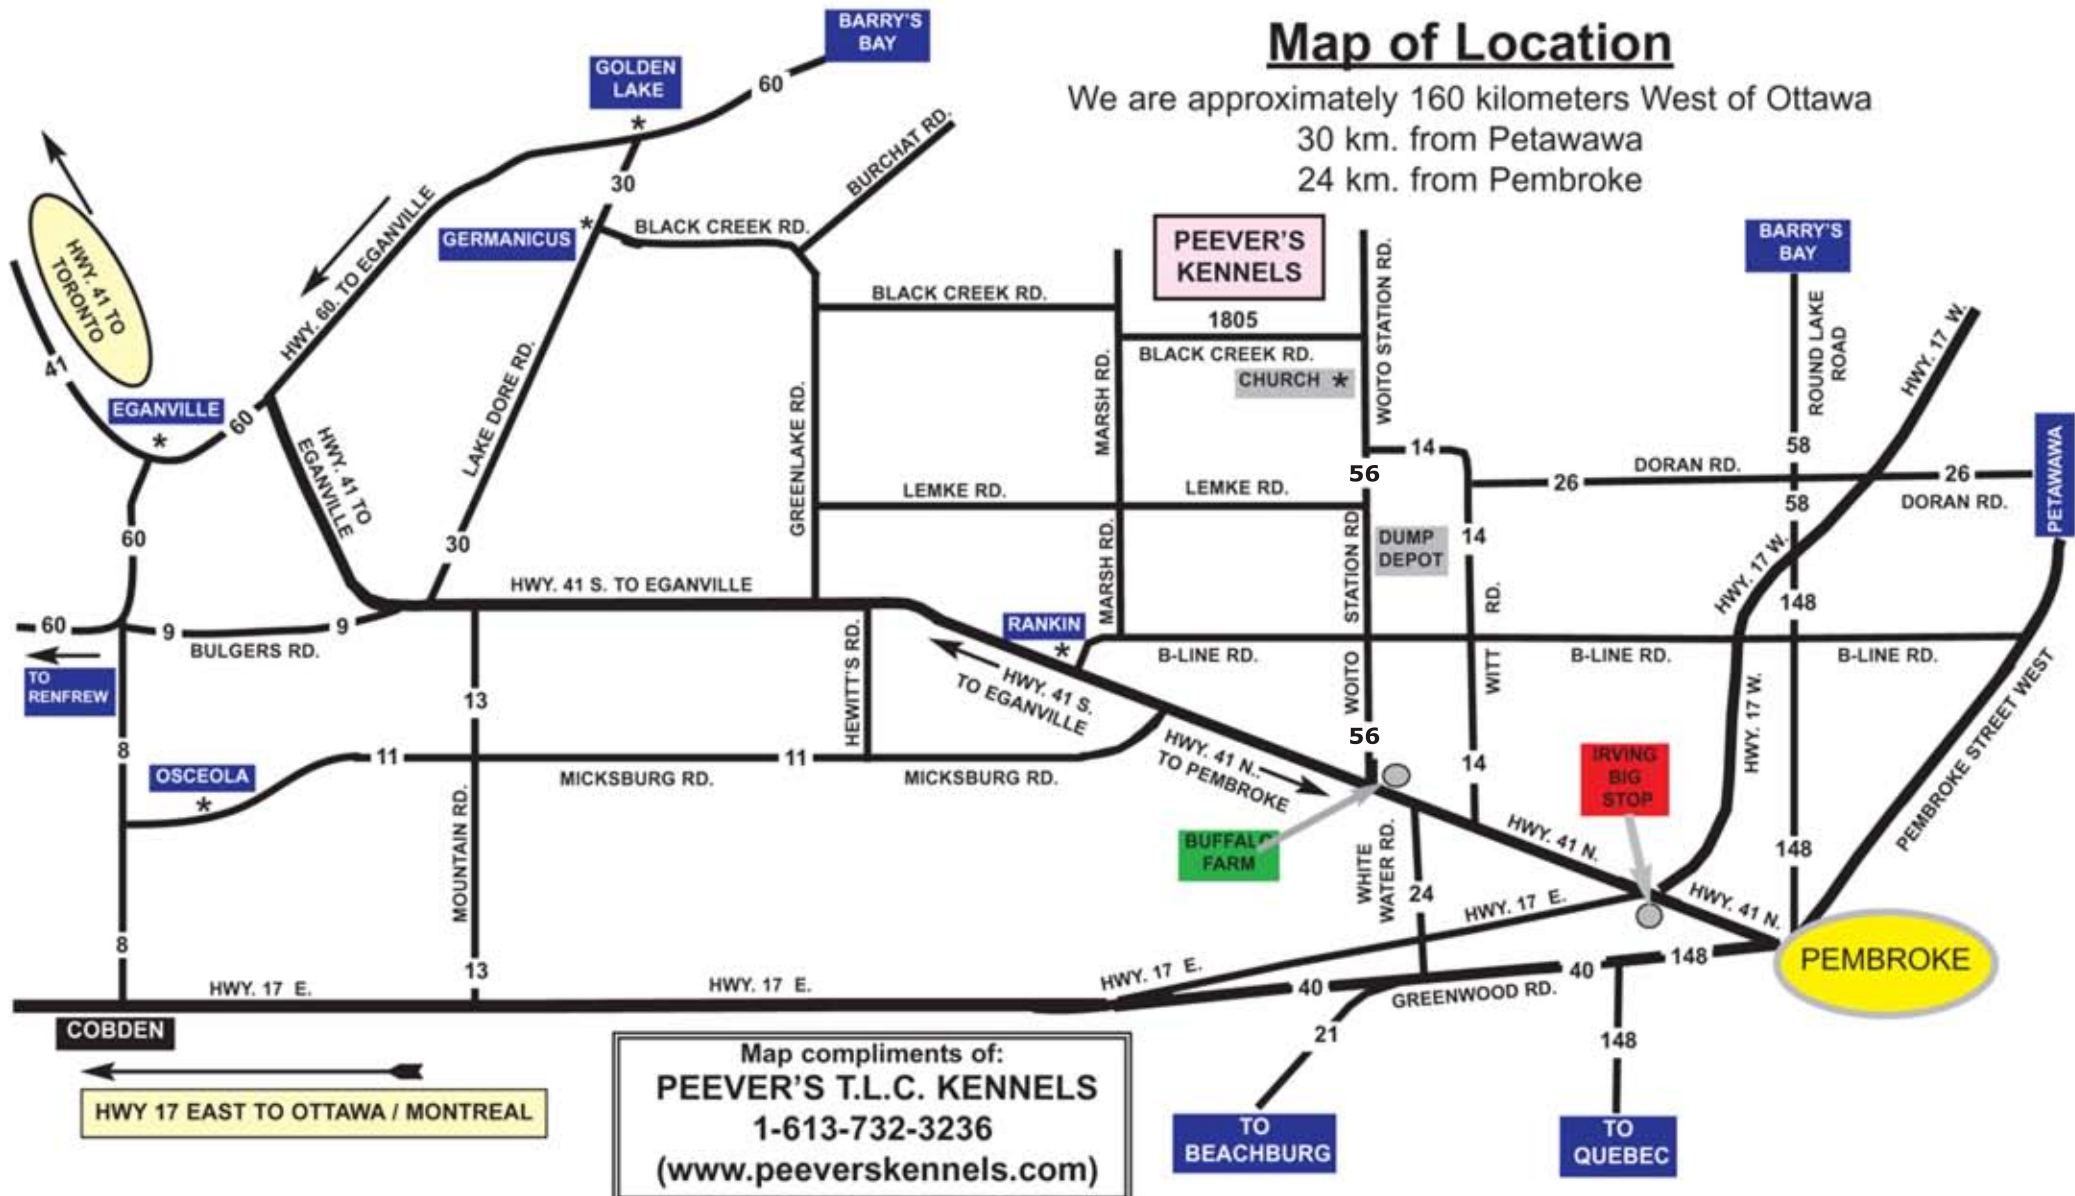

# Map of Location

We are approximately 160 kilometers West of Ottawa  
30 km. from Petawawa  
24 km. from Pembroke

Map compliments of:  
**PEEVER'S T.L.C. KENNELS**  
1-613-732-3236  
(www.peeverskennels.com)

HWY 17 EAST TO OTTAWA / MONTREAL

TO BEACHBURG

TO QUEBEC